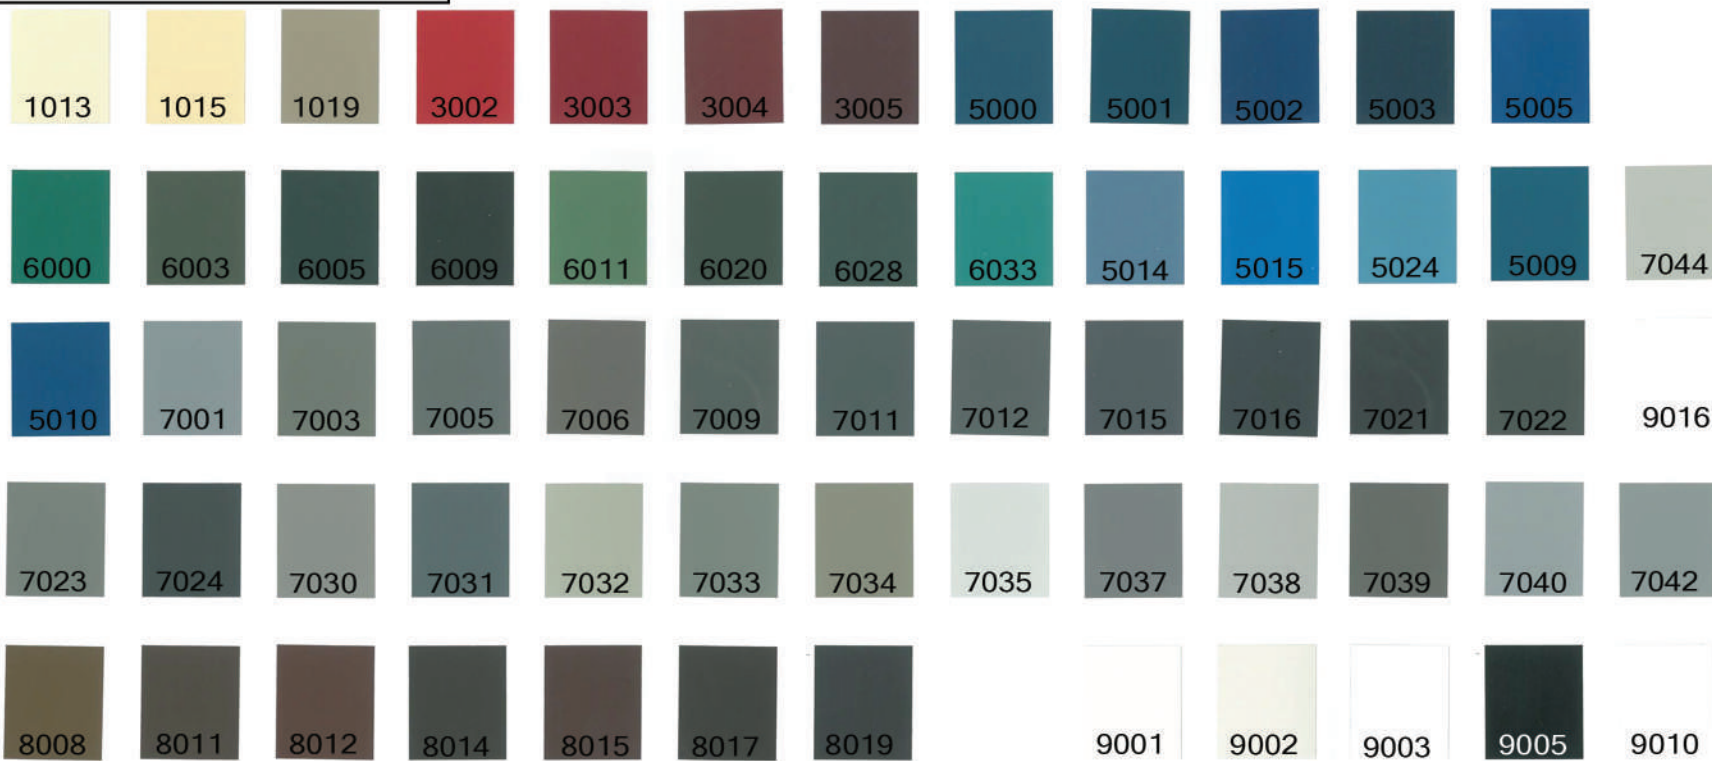

RAL -MAT COLLECTION

SUPER DURABLE

WOOD COLLECTION

SAMPLE COLLECTION

METALLIC COLORS

WOOD COLORS