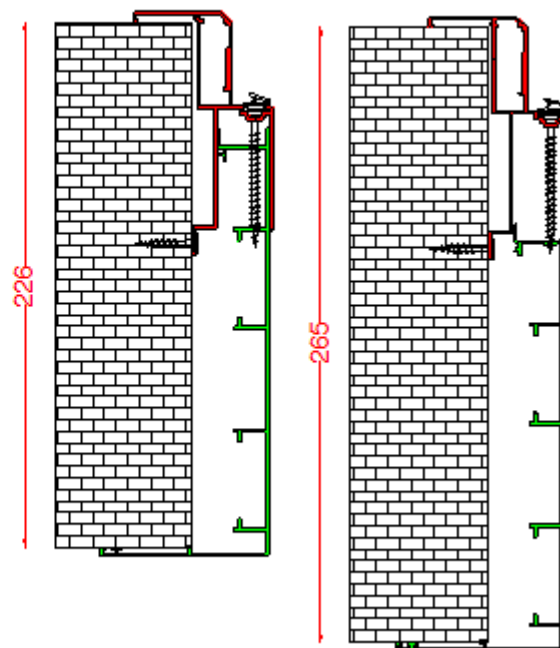

Available Dimensions

	WIDTH (mm)	HEIGHT (mm)	WALL THICKNESS
Standard	600 – 900	2150	any
Maximum	950	2200	any

2. Profile Description

Primary frame profile

Cover profiles

Frame extension profile

3. Installation

A. Wall thickness 105 to 145 mm

B. Wall thickness 146 to 185 mm

C. Wall thickness 186 to 225 mm

D. Wall thickness 226 to 265 mm

E. Wall thickness 318 ...

4. Section

5. Accessories

Lock