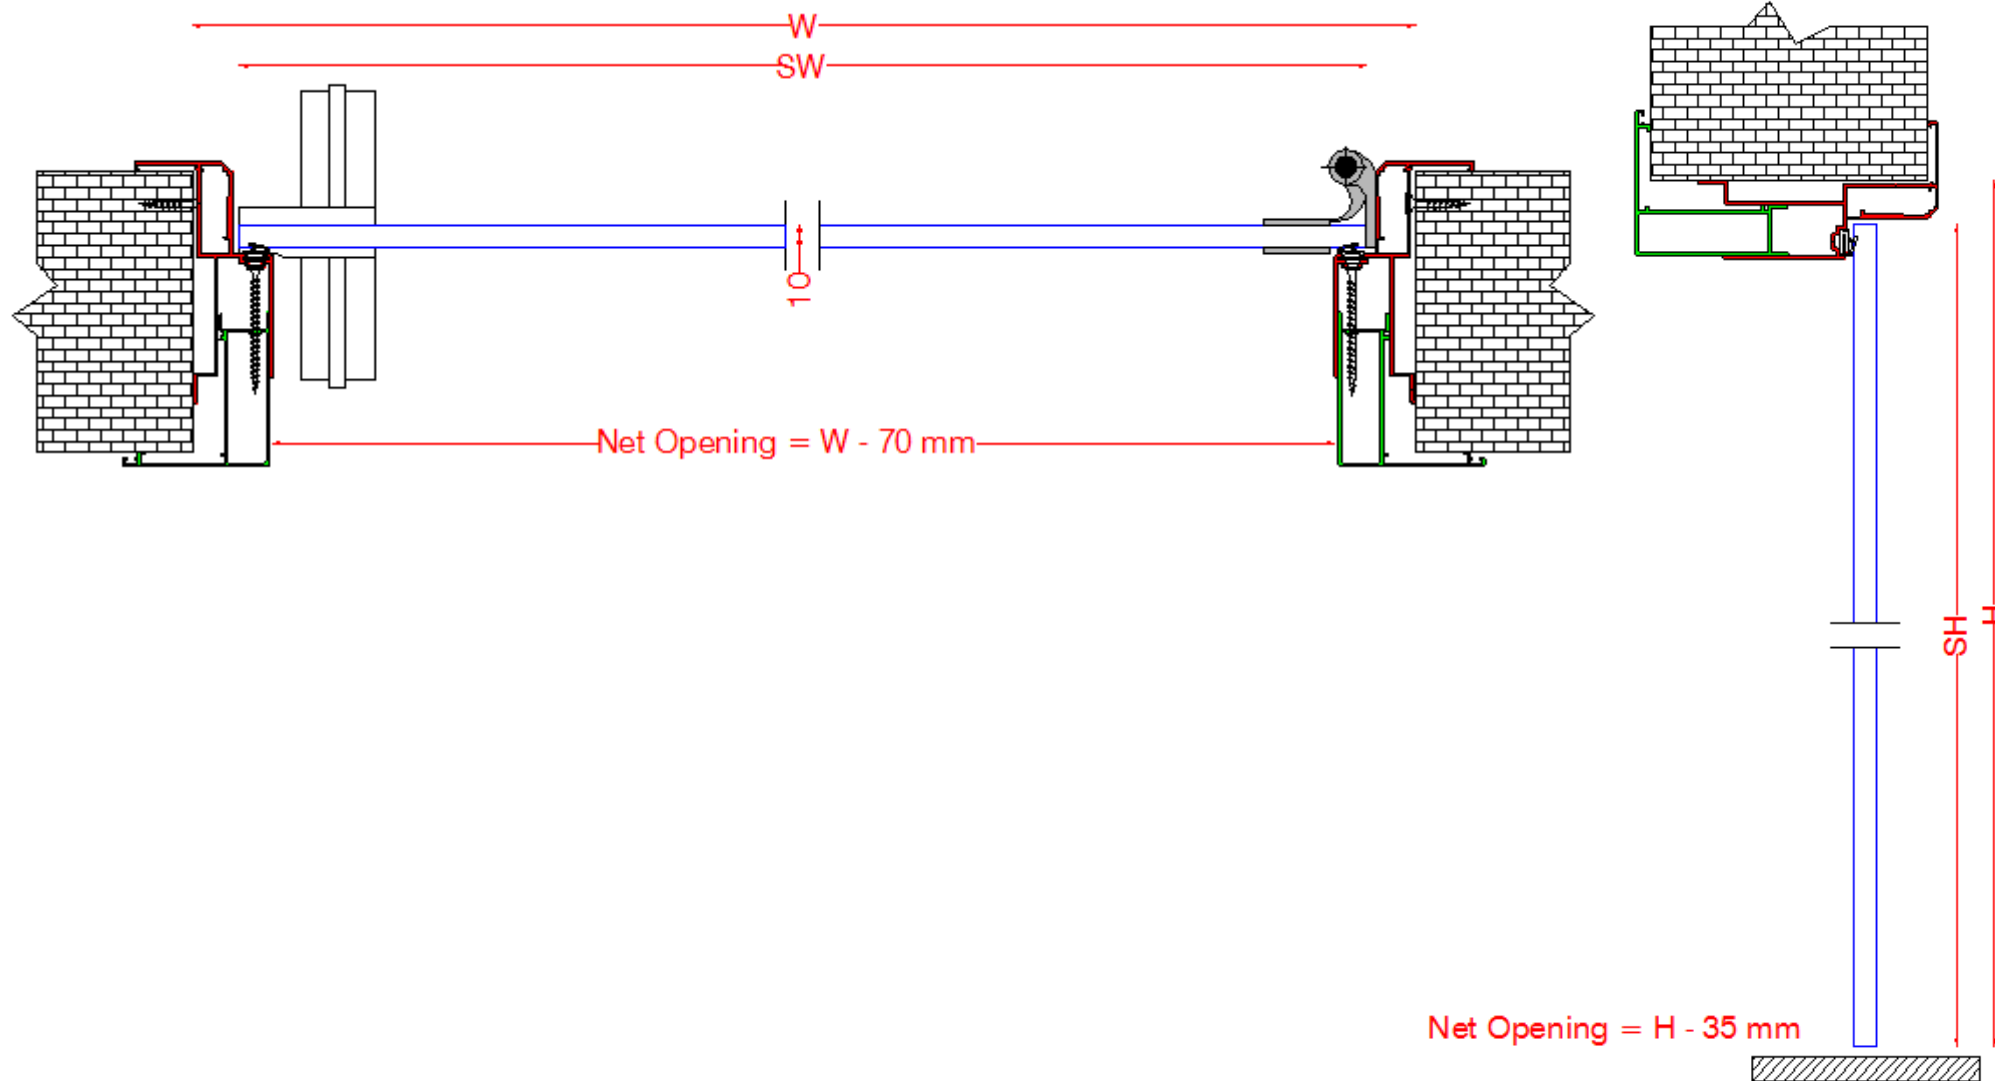

Available Dimensions

	WIDTH (mm)	HEIGHT (mm)	WALL THICKNESS
Standard	600 – 900	2150	any
Maximum	950	2200	any

2. Profile Description

Primary frame profile

Cover profiles

Frame extension profile

3. Installation

A. Wall thickness 105 to 145 mm

B. Wall thickness 146 to 185 mm

C. Wall thickness 186 to 225 mm

D. Wall thickness 226 to 265 mm

E. Wall thickness 318 ...

4. Section

5. Accessories

Lock