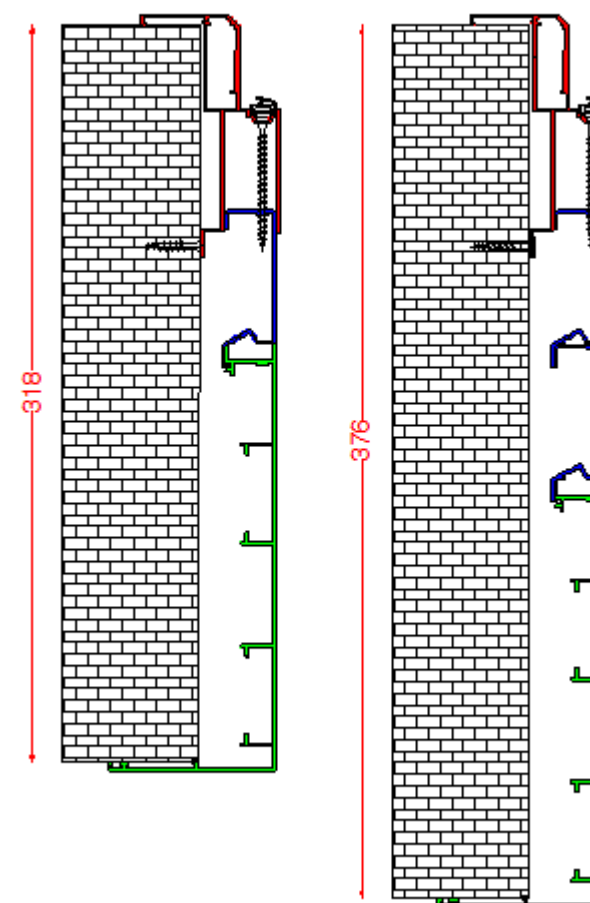

Available Dimensions

	WIDTH (mm)	HEIGHT (mm)	WALL THICKNESS
Standard	600 – 900	2150	any
Maximum	950	2200	any

2. Profile Description

Primary frame profile

Cover profiles

Frame extension profile

3. Installation

A. Wall thickness 105 to 145 mm

B. Wall thickness 146 to 185 mm

C. Wall thickness 186 to 225 mm

D. Wall thickness 226 to 265 mm

E. Wall thickness 318 ...

4. Section

5. Accessories

Lock