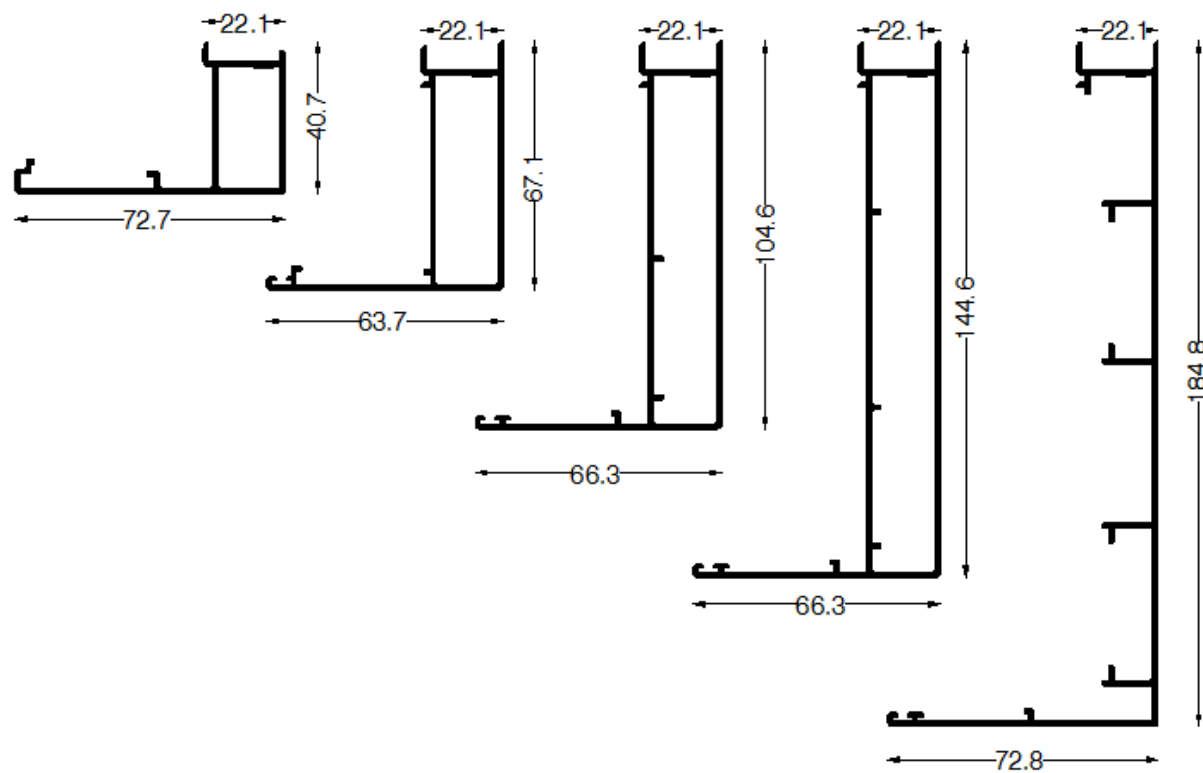

Available Dimensions

	WIDTH (mm)	HEIGHT (mm)	WALL THICKNESS
Standard	600 – 900	2150	any
Maximum	950	2200	any

2. Profile Description

Primary frame profile

Cover profiles

Frame extension profile

3. Installation

A. Wall thickness 105 to 145 mm

B. Wall thickness 146 to 185 mm

C. Wall thickness 186 to 225 mm

D. Wall thickness 226 to 265 mm

E. Wall thickness 318 ...

4. Section

5. Accessories

Lock