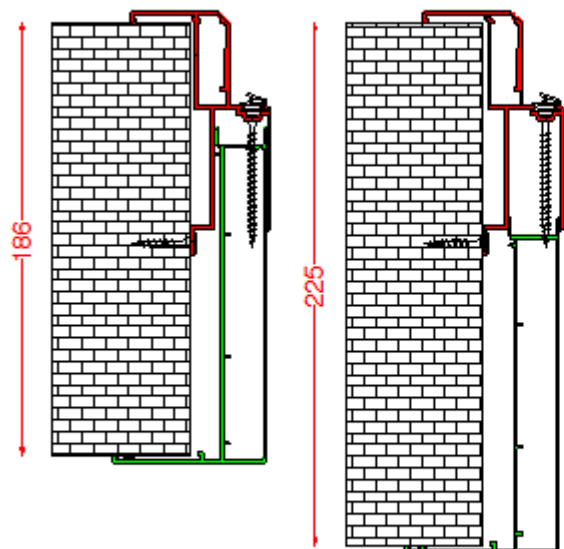

Available Dimensions

	WIDTH (mm)	HEIGHT (mm)	WALL THICKNESS
Standard	600 – 900	2150	any
Maximum	950	2200	any

2. Profile Description

Primary frame profile

Cover profiles

Frame extension profile

3. Installation

A. Wall thickness 105 to 145 mm

B. Wall thickness 146 to 185 mm

C. Wall thickness 186 to 225 mm

D. Wall thickness 226 to 265 mm

E. Wall thickness 318 ...

4. Section

5. Accessories

Lock