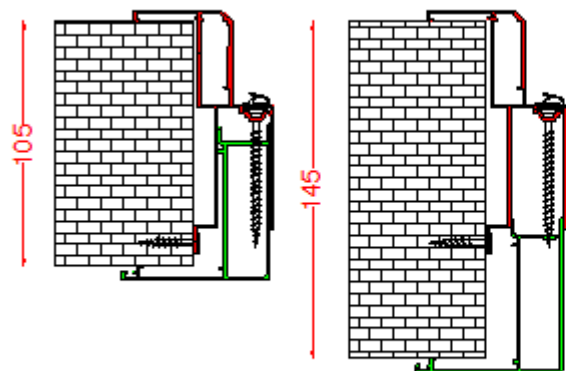

Available Dimensions

	WIDTH (mm)	HEIGHT (mm)	WALL THICKNESS
Standard	600 – 900	2150	any
Maximum	950	2200	any

2. Profile Description

Primary frame profile

Cover profiles

Frame extension profile

3. Installation

A. Wall thickness 105 to 145 mm

B. Wall thickness 146 to 185 mm

C. Wall thickness 186 to 225 mm

D. Wall thickness 226 to 265 mm

E. Wall thickness 318 ...

4. Section

5. Accessories

Lock