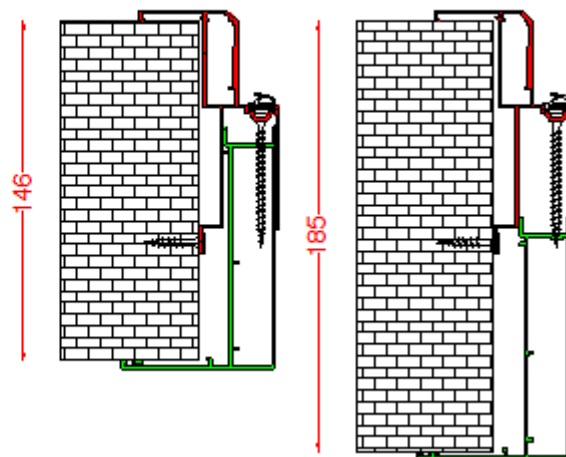

Available Dimensions

	WIDTH (mm)	HEIGHT (mm)	WALL THICKNESS
Standard	600 – 900	2150	any
Maximum	950	2200	any

2. Profile Description

Primary frame profile

Cover profiles

Frame extension profile

3. Installation

A. Wall thickness 105 to 145 mm

B. Wall thickness 146 to 185 mm

C. Wall thickness 186 to 225 mm

D. Wall thickness 226 to 265 mm

E. Wall thickness 318 ...

4. Section

5. Accessories

Lock