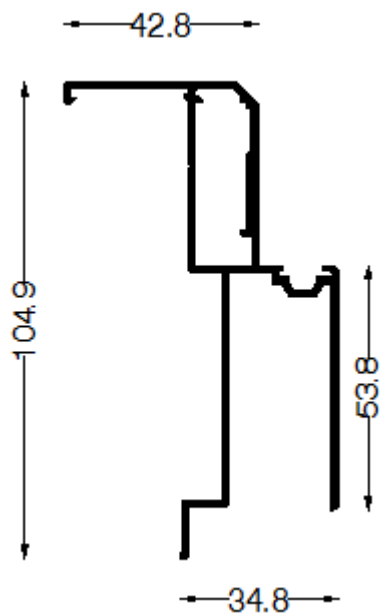

Available Dimensions

	WIDTH (mm)	HEIGHT (mm)	WALL THICKNESS
Standard	600 – 900	2150	any
Maximum	950	2200	any

2. Profile Description

Primary frame profile

Cover profiles

Frame extension profile

3. Installation

A. Wall thickness 105 to 145 mm

B. Wall thickness 146 to 185 mm

C. Wall thickness 186 to 225 mm

D. Wall thickness 226 to 265 mm

E. Wall thickness 318 ...

4. Section

5. Accessories

Lock