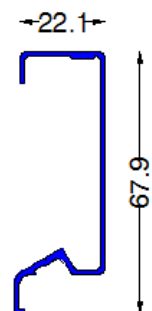

Available Dimensions

	WIDTH (mm)	HEIGHT (mm)	WALL THICKNESS
Standard	600 – 900	2150	any
Maximum	950	2200	any

2. Profile Description

Primary frame profile

Cover profiles

Frame extension profile

3. Installation

A. Wall thickness 105 to 145 mm

B. Wall thickness 146 to 185 mm

C. Wall thickness 186 to 225 mm

D. Wall thickness 226 to 265 mm

E. Wall thickness 318 ...

4. Section

5. Accessories

Lock